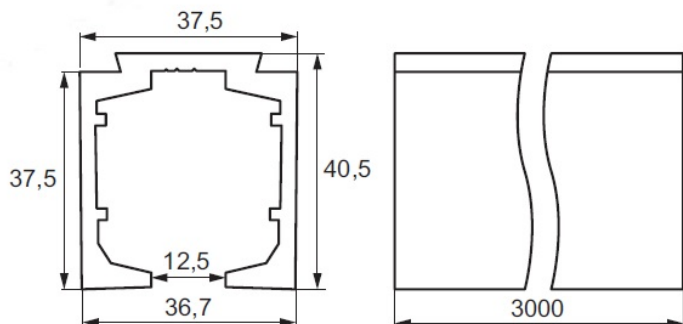

PRODUCT SHEET

Description:

Alu Top Profile 3000mm, Brushed Alu F/Glass Folding Door

Item number:

28.25.220-0

Units	Box	Carton	HS Code	Barcode
Pcs.	1	7	7604299090	
				5704866444736

SISO A/S

Mileparken 11
DK-2740 Skovlunde
Denmark
VAT: DK 24786013